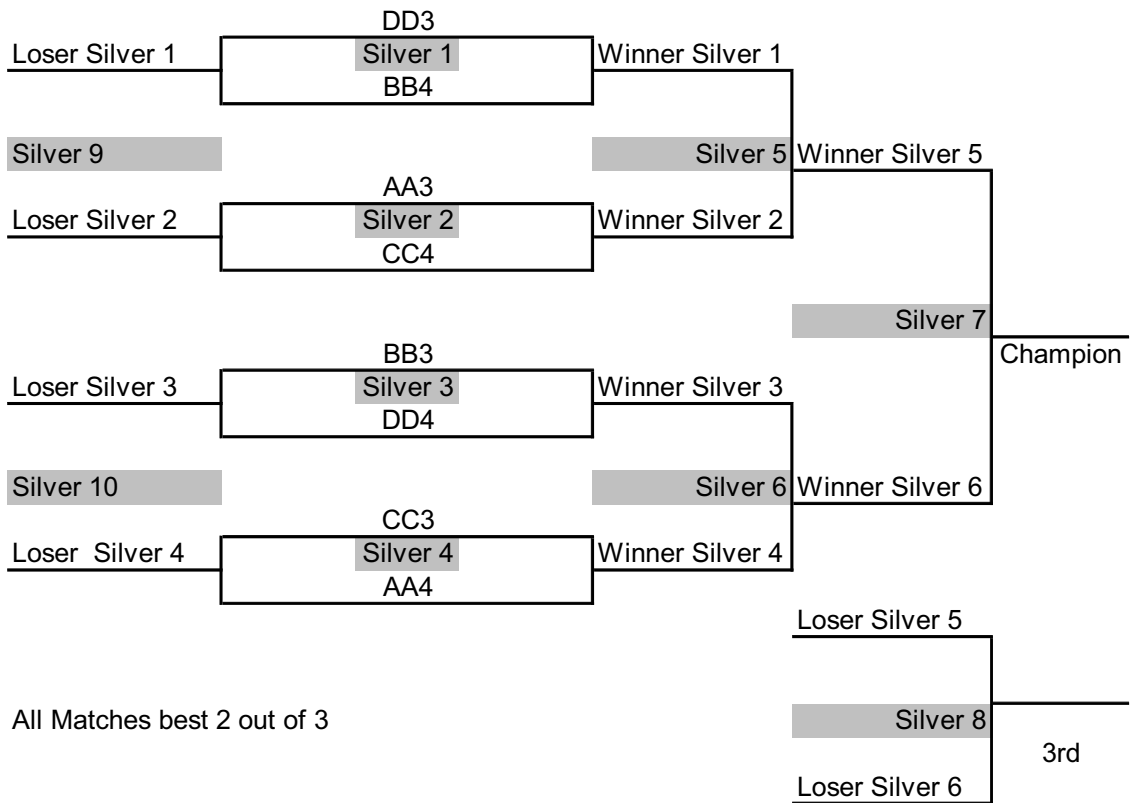

Silver Tournament Bracket

All Matches best 2 out of 3