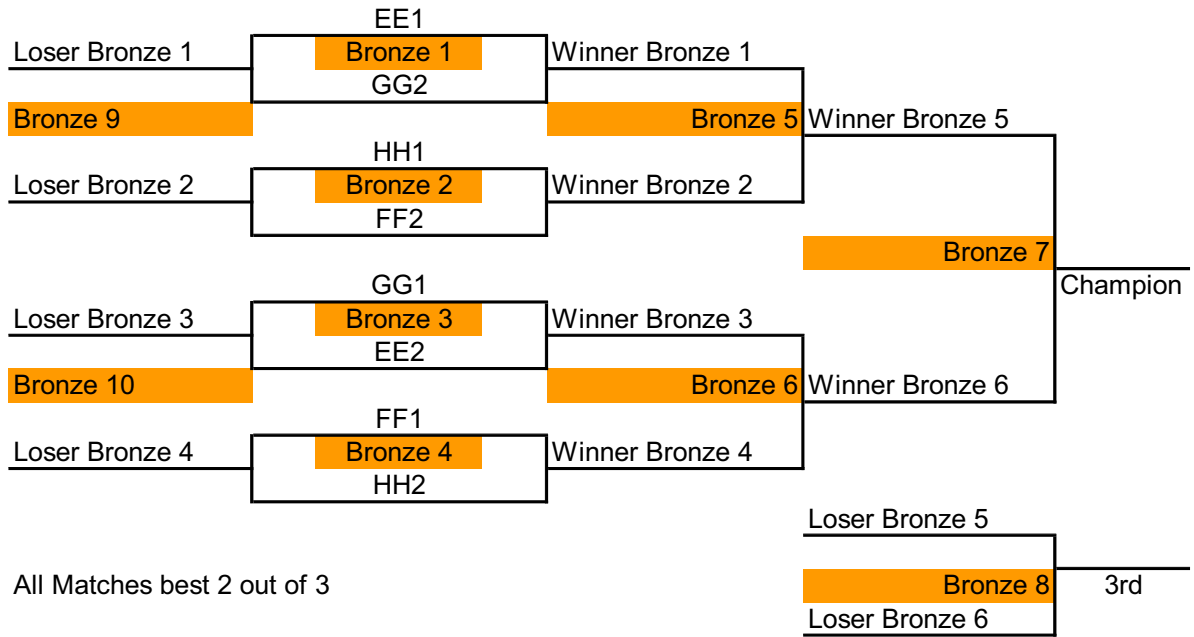

Gold Tournament Bracket

* Best 2 out of 3

Silver Tournament Bracket

All Matches best 2 out of 3

Bronze I Tournament Bracket

Bronze II Tournament Bracket

Thursday

	Upper Building			Lower Building		
	Court 1	Court 2	Court 4	Court 5	Court 6	Court 7
8:00 AM		A Pool Play	B Pool Play	D Pool Play		C Pool Play
8:15 AM						
8:30 AM						
8:45 AM						
9:00 AM						
9:15 AM						
9:30 AM						
9:45 AM						
10:00 AM						
10:15 AM						
10:30 AM						
10:45 AM						
11:00 AM						
11:15 AM						
11:30 AM						
11:45 AM						
12:00 PM						
12:15 PM						
12:30 PM						
12:45 PM						
1:00 PM		E Pool Play	F Pool Play	H Pool Play		G Pool Play
1:15 PM						
1:30 PM						
1:45 PM						
2:00 PM						
2:15 PM						
2:30 PM						
2:45 PM						
3:00 PM						
3:15 PM						
3:30 PM						
3:45 PM						
4:00 PM						
4:15 PM						
4:30 PM						
4:45 PM						
5:00 PM						
5:15 PM						
5:30 PM						
5:45 PM						
6:00 PM	EE Pool Play	FF Pool Play	GG Pool Play		HH Pool Play	
6:15 PM						
6:30 PM						
6:45 PM						
7:00 PM						
7:15 PM						
7:30 PM						
7:45 PM						
8:00 PM						
8:15 PM						