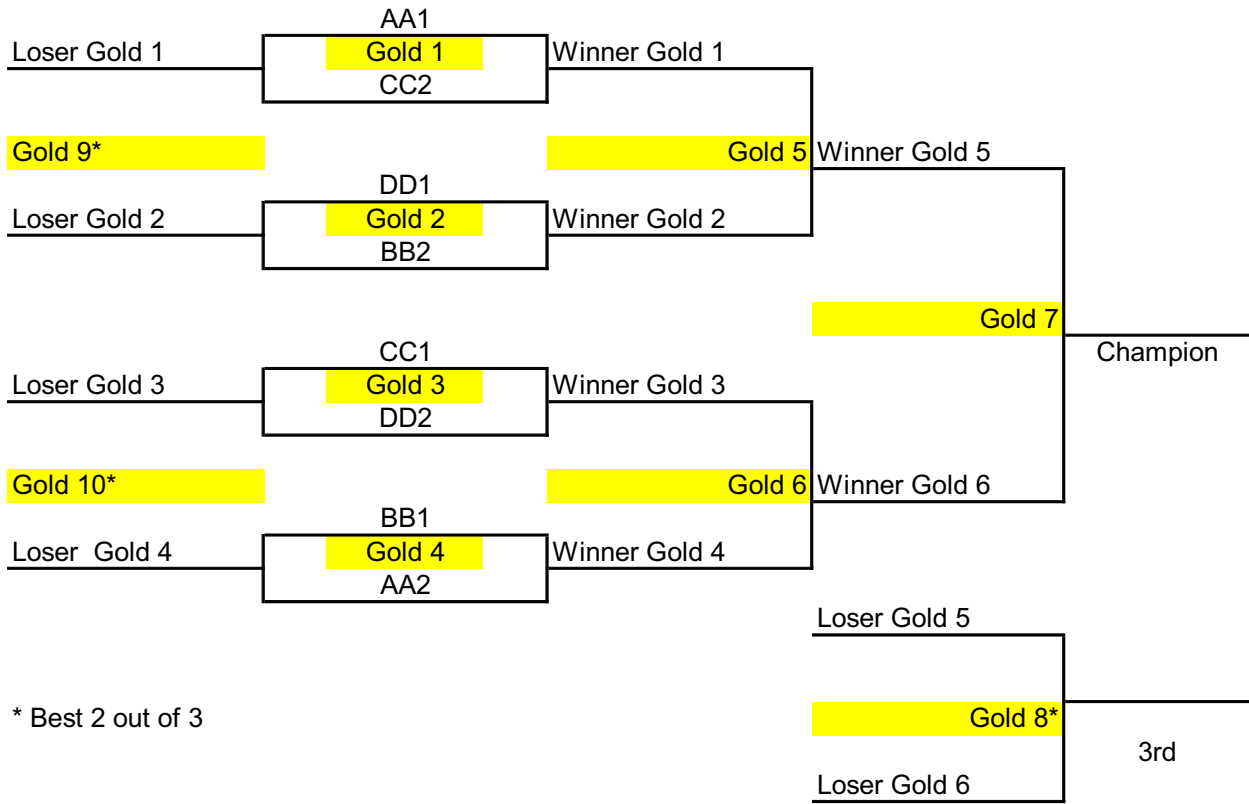

Gold Tournament Bracket

* Best 2 out of 3