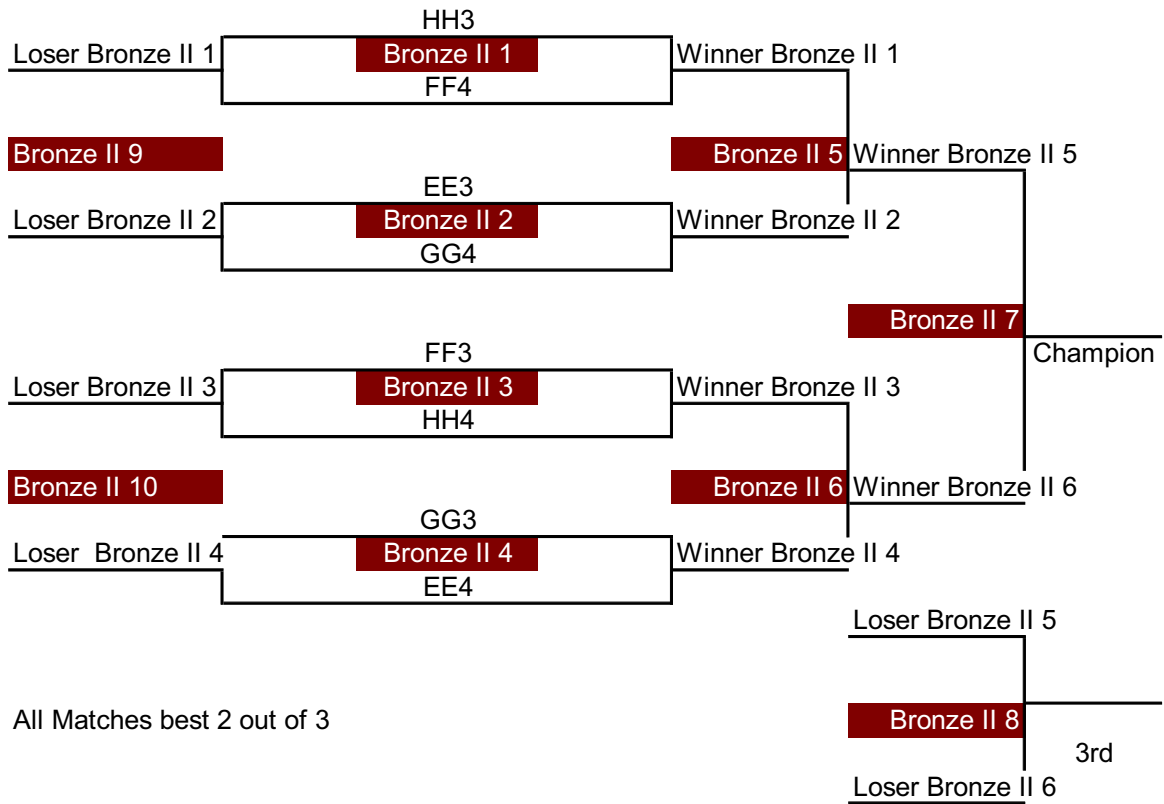

Gold Tournament Bracket

* Best 2 out of 3

Silver Tournament Bracket

All Matches best 2 out of 3

Bronze I Tournament Bracket

Bronze II Tournament Bracket

Thursday

	Upper Building			Lower Building		
	Court 1	Court 2	Court 4	Court 5	Court 6	Court 7
8:00 AM		A Pool Play	B Pool Play	D Pool Play		C Pool Play
8:15 AM						
8:30 AM						
8:45 AM						
9:00 AM						
9:15 AM						
9:30 AM						
9:45 AM						
10:00 AM						
10:15 AM						
10:30 AM						
10:45 AM						
11:00 AM						
11:15 AM						
11:30 AM						
11:45 AM						
12:00 PM						
12:15 PM						
12:30 PM						
12:45 PM						
1:00 PM		E Pool Play	F Pool Play	H Pool Play		G Pool Play
1:15 PM						
1:30 PM						
1:45 PM						
2:00 PM						
2:15 PM						
2:30 PM						
2:45 PM						
3:00 PM						
3:15 PM						
3:30 PM						
3:45 PM						
4:00 PM						
4:15 PM						
4:30 PM						
4:45 PM						
5:00 PM						
5:15 PM						
5:30 PM						
5:45 PM						
6:00 PM	EE Pool Play	FF Pool Play	GG Pool Play		HH Pool Play	
6:15 PM						
6:30 PM						
6:45 PM						
7:00 PM						
7:15 PM						
7:30 PM						
7:45 PM						
8:00 PM						
8:15 PM						