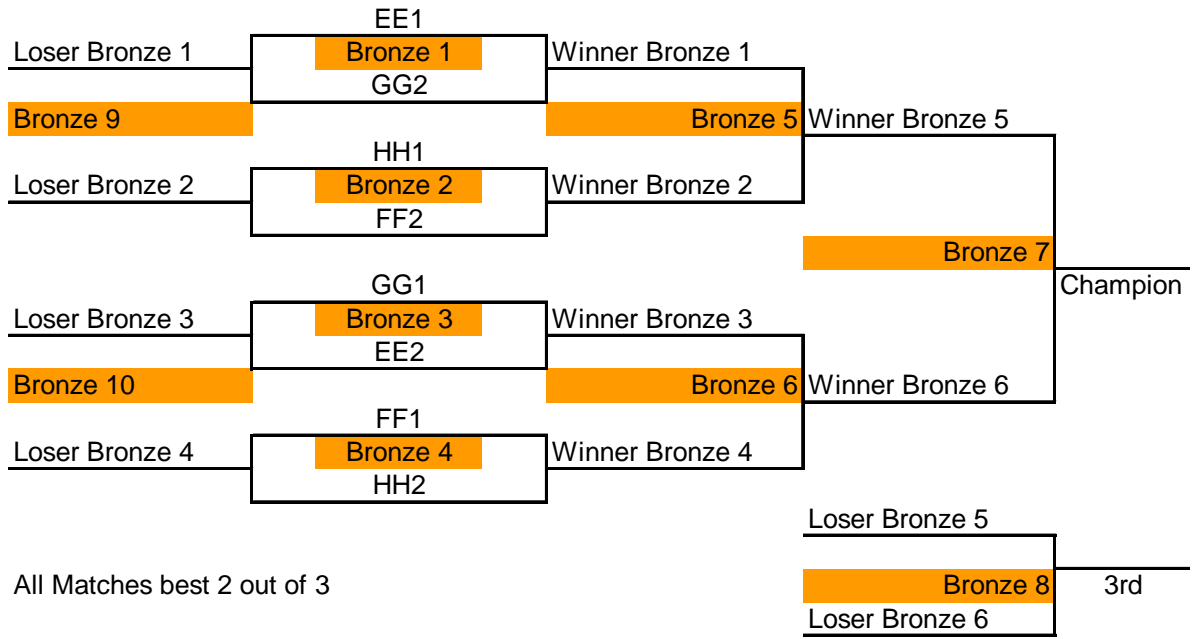

Gold Tournament Bracket

* Best 2 out of 3

Silver Tournament Bracket

All Matches best 2 out of 3

Bronze I Tournament Bracket

Bronze II Tournament Bracket

Tournament Bracket Play Schedule

Friday

	Upper Building				Lower Building		
	Court 1	Court 2	Court 3	Court 4	Court 5	Court 6	Court 7
1:00 PM	EE Pool Play	FF Pool Play		GG Pool Play	Gold 3*	HH Pool Play	Gold 1*
1:15 PM					Quarter Final		Quarter Final
1:30 PM							
1:45 PM							
2:00 PM							
2:15 PM							
2:30 PM					Gold 4*		Gold 2*
2:45 PM					Quarter Final		Quarter Final
3:00 PM							
3:15 PM							
3:30 PM							
3:45 PM							
4:00 PM					Silver 3		Silver 1
4:15 PM					Quarter Finals		Quarter Finals
4:30 PM							
4:45 PM							
5:00 PM					Silver 4		Silver 2
5:15 PM					Quarter Finals		Quarter Finals
5:30 PM							
5:45 PM							
6:00 PM	Dinner Break						
6:15 PM							
6:30 PM							
6:45 PM							
7:00 PM	Bronze I 1	Bronze II 2		Bronze I 4	Bronze I 3	Bronze II 1	Bronze I 2
7:15 PM	Quarter Final	Quarter Final		Quarter Final	Quarter Final	Quarter Final	Quarter Final
7:30 PM							
7:45 PM							
8:00 PM	Bronze II 4	Silver 5		Silver 6		Bronze II 3	Gold 5*
8:15 PM	Quarter Final	Semi-Final		Semi-Final	Gold 6*	Quarter Final	Semi-Final
8:30 PM					Semi-Final		
8:45 PM							
9:00 PM	Bronze I 5	Bronze II 5		Bronze I 6		Bronze II 6	
9:15 PM	Semi-Final	Semi-Final		Semi-Final		Semi-Final	
9:30 PM							
9:45 PM							