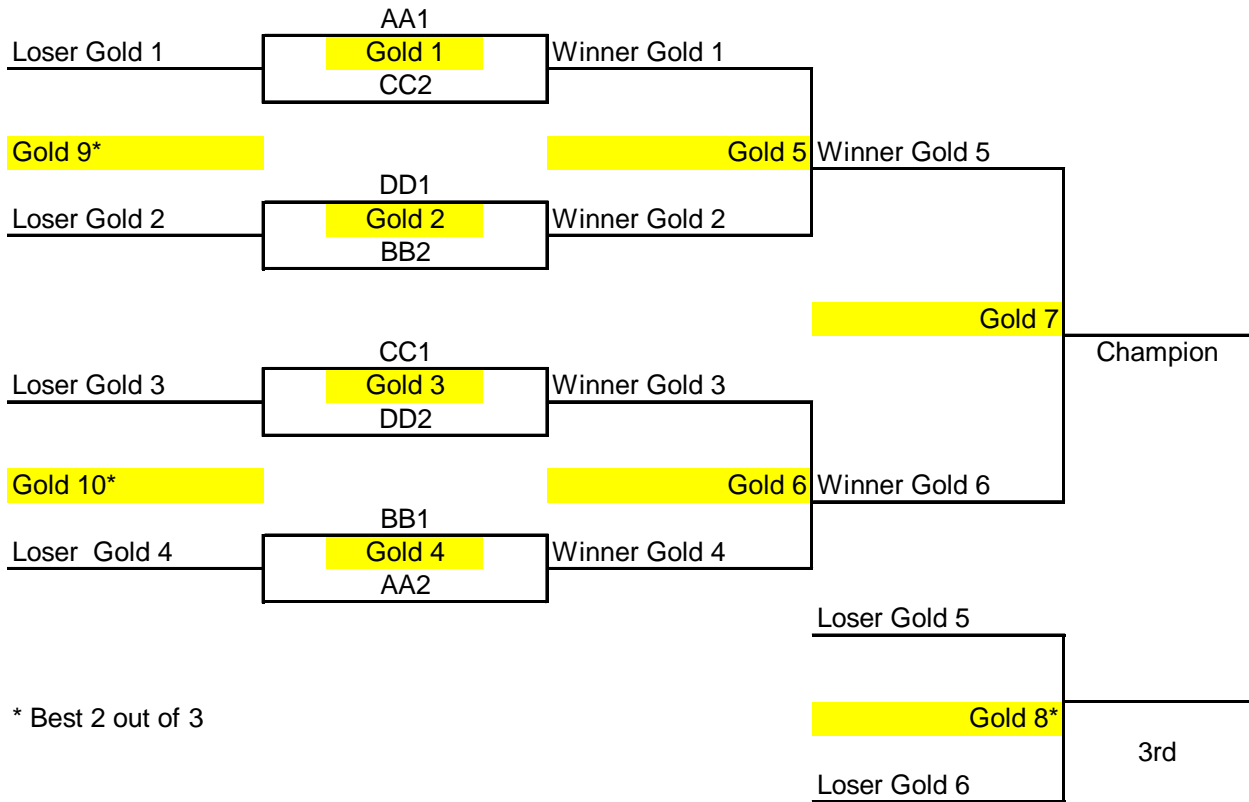

Gold Tournament Bracket

* Best 2 out of 3