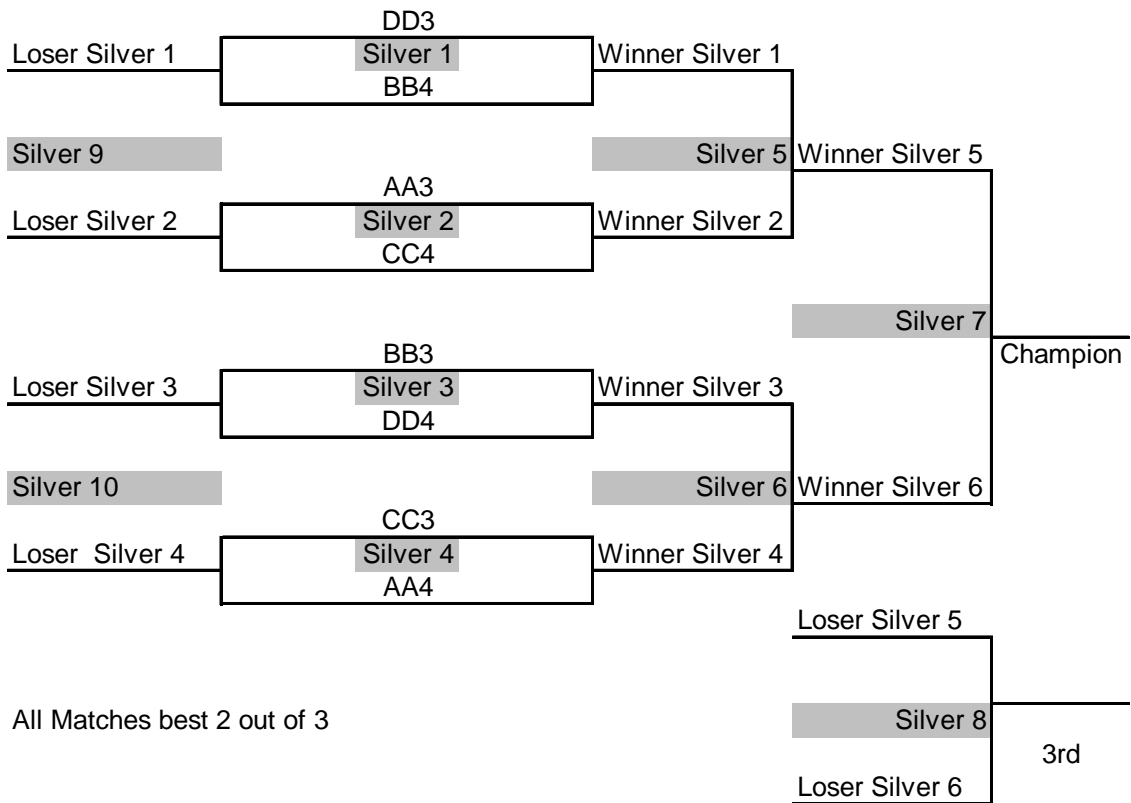

Silver Tournament Bracket

All Matches best 2 out of 3