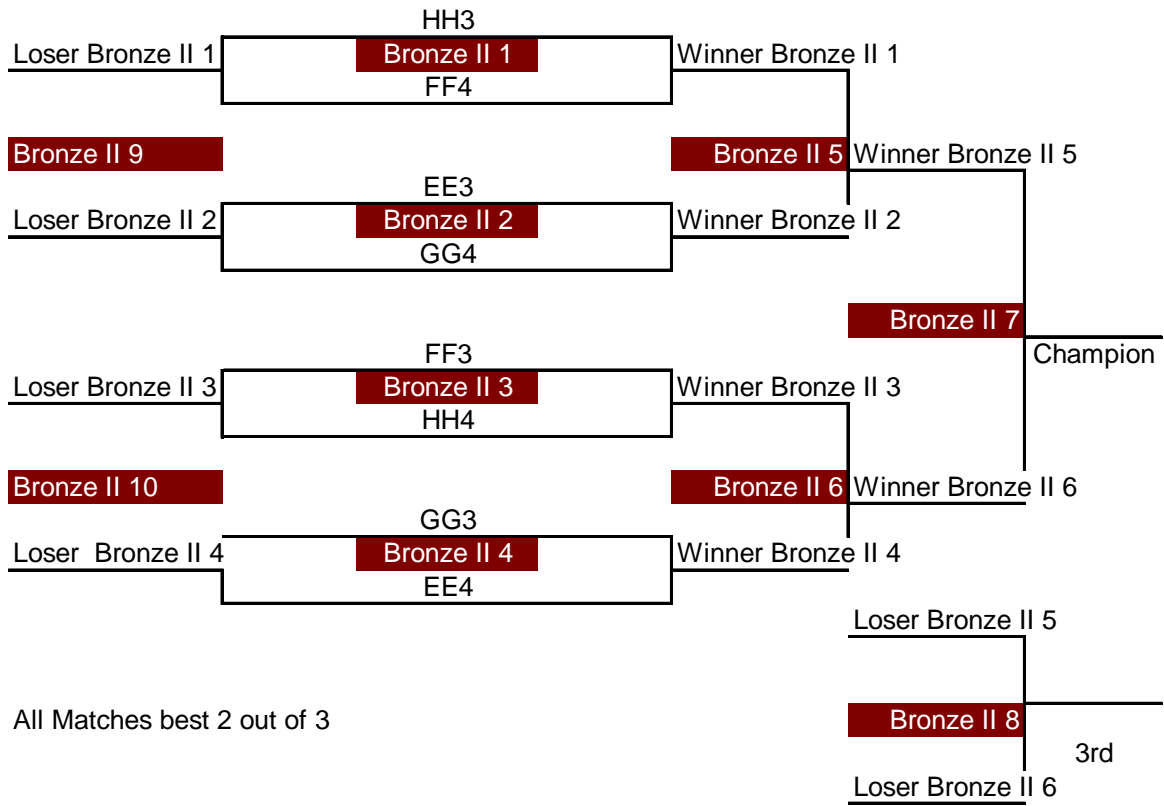

Gold Tournament Bracket

* Best 2 out of 3

Silver Tournament Bracket

All Matches best 2 out of 3

Bronze I Tournament Bracket

Bronze II Tournament Bracket

Tournament Bracket Play Schedule

Friday

	Upper Building				Lower Building		
	Court 1	Court 2	Court 3	Court 4	Court 5	Court 6	Court 7
1:00 PM	EE Pool Play	FF Pool Play		GG Pool Play	Gold 3*	HH Pool Play	Gold 1*
1:15 PM					Quarter Final		Quarter Final
1:30 PM							
1:45 PM							
2:00 PM							
2:15 PM							
2:30 PM					Gold 4*		Gold 2*
2:45 PM					Quarter Final		Quarter Final
3:00 PM							
3:15 PM							
3:30 PM							
3:45 PM							
4:00 PM					Silver 3		Silver 1
4:15 PM					Quarter Finals		Quarter Finals
4:30 PM							
4:45 PM							
5:00 PM					Silver 4		Silver 2
5:15 PM					Quarter Finals		Quarter Finals
5:30 PM							
5:45 PM							
6:00 PM	Dinner Break						
6:15 PM							
6:30 PM							
6:45 PM							
7:00 PM	Bronze I 1	Bronze II 2		Bronze I 4	Bronze I 3	Bronze II 1	Bronze I 2
7:15 PM	Quarter Final	Quarter Final		Quarter Final	Quarter Final	Quarter Final	Quarter Final
7:30 PM							
7:45 PM							
8:00 PM	Bronze II 4	Silver 5		Silver 6		Bronze II 3	Gold 5*
8:15 PM	Quarter Final	Semi-Final		Semi-Final	Gold 6*	Quarter Final	Semi-Final
8:30 PM					Semi-Final		
8:45 PM							
9:00 PM	Bronze I 5	Bronze II 5		Bronze I 6		Bronze II 6	
9:15 PM	Semi-Final	Semi-Final		Semi-Final		Semi-Final	
9:30 PM							
9:45 PM							