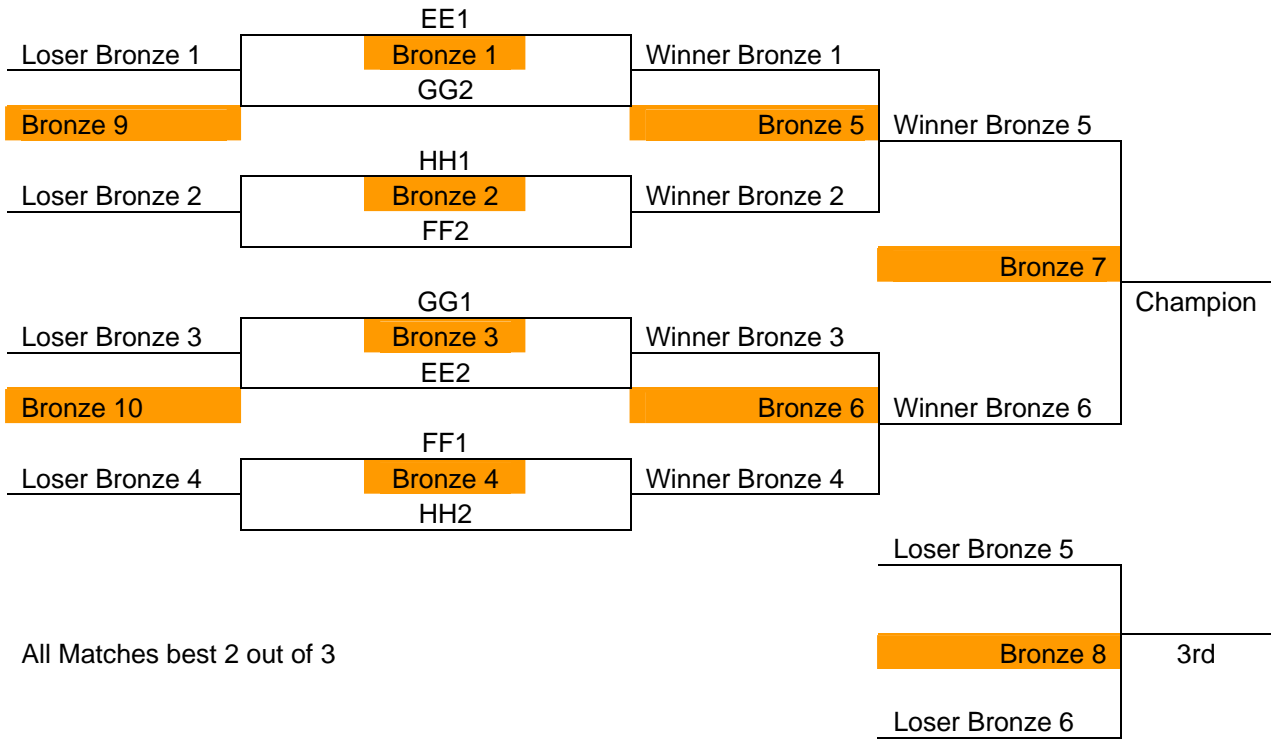

Bronze Bracket Division