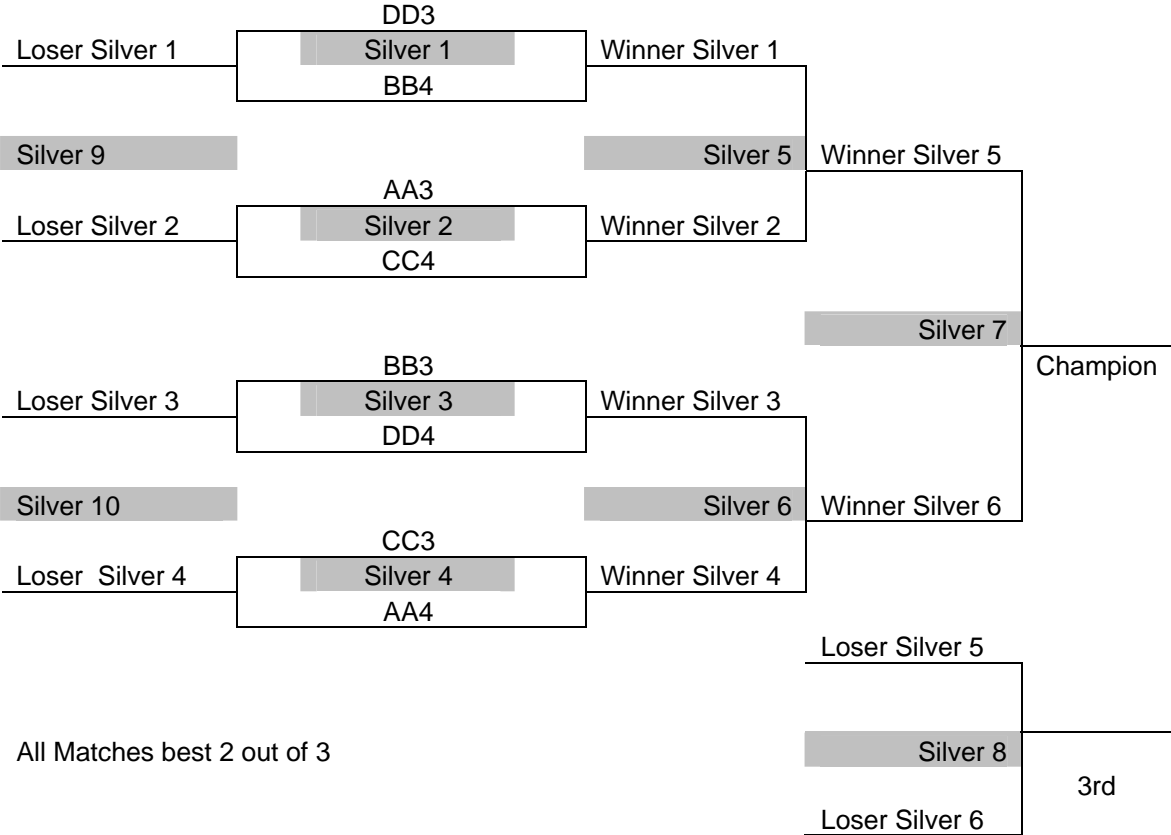

Silver Bracket Division