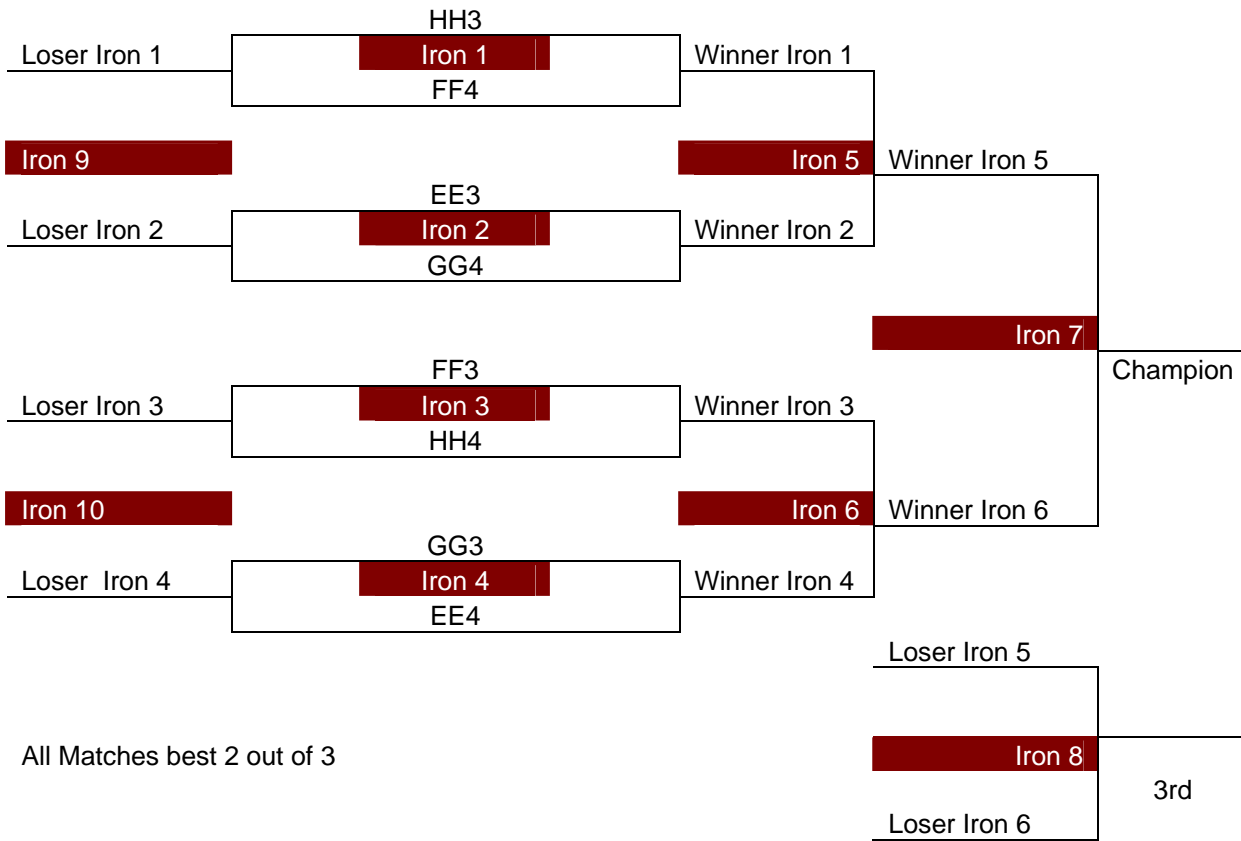

Friday 4:30 PM

All Gold division matches will be played on Saturday. **The first round matches of the Silver, Bronze and Iron Divisions will be played on Friday at the conclusion of pool play.** These rounds will be the Quarter Final matches in these divisions. The Silver division being the eight 3rd and 4th place teams from the Friday morning pools (AA,BB,CC,DD). Bronze being the eight 1st and 2nd place teams, and Iron being the 8 3rd and 4th place teams from Friday afternoon pools (EE,FF,GG,HH). For determining placement we will first look at pool play W-L record. If three teams hold the same W-L record, then we will look at pool play point differential (points scored minus points given up for all pool games). The team(s) with the higher point differential will be placed higher. If any teams are still tied at this point, we will put the head-to-head winner of their last pool play match in higher place. If they split, the team with the least points allowed during the head to head pool play will be placed higher. If any teams are still tied after all this, there will be a coin flip. If two teams hold the same pool play W-L record, then we will look at the head to head results of the teams' pool games, if the teams split, we will then place the team with the least points allowed during the head to head pool play in the higher position. If teams are still tied after all this, there will be a coin flip. All matches will be best 2 out of 3 (scored 1 to 25). Game 3 will be scored 1 to 15.

Silver Bracket Division

Bronze Bracket Division

Iron Bracket Division

Saturday 8:00 AM

The Gold tournament will be an 8 team bracket made up of the 1st and 2nd place teams from the Friday morning pools (AA, BB, CC, DD). Tournament play in the quarter-finals, semi-finals and final will be best 3 out of 5 (scored 1 to 25). Game 5 will be scored 1-15.. All other play will be best 2 out of 3 (scored 1 to 25). Game 3 will be scored 1 to 15.