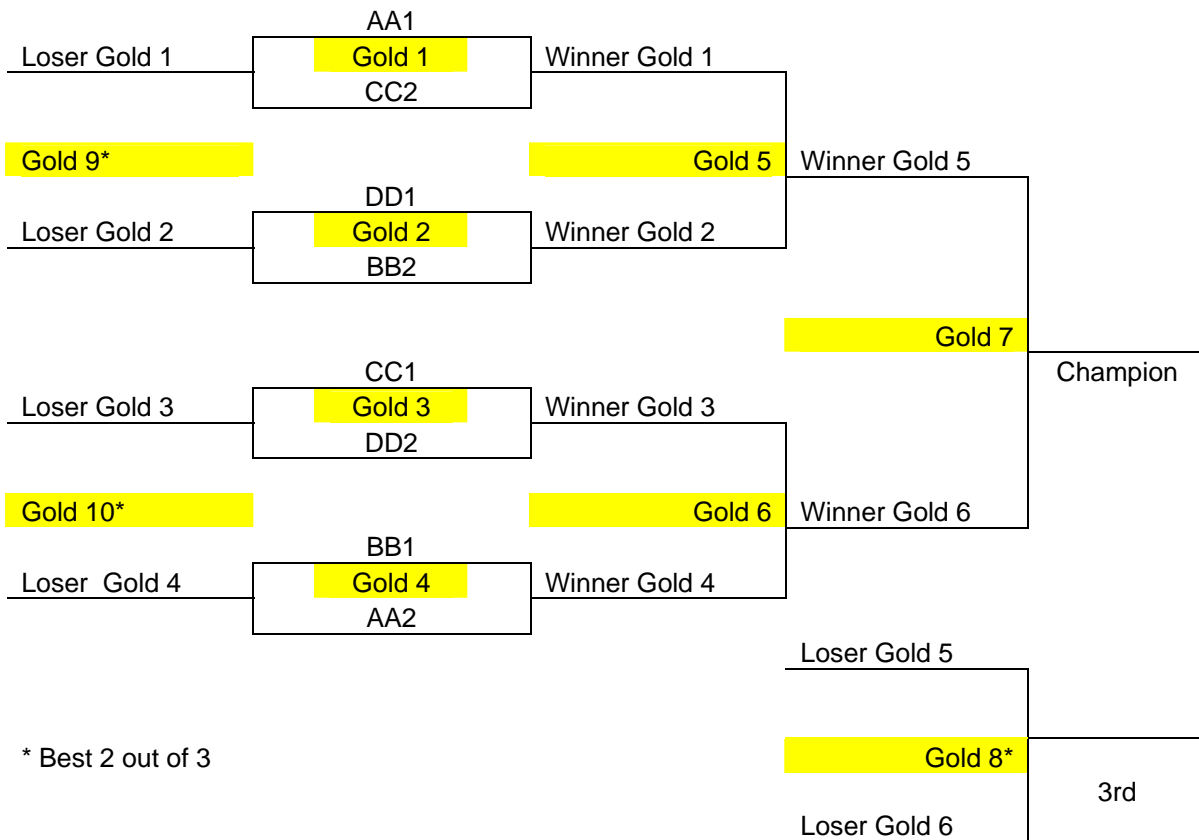

Saturday 8:00 AM

The Gold tournament will be an 8 team bracket made up of the 1st and 2nd place teams from the Friday morning pools (AA, BB, CC, DD). Tournament play in the quarter-finals, semi-finals and final will be best 3 out of 5 (scored 1 to 25). Game 5 will be scored 1-15.. All other play will be best 2 out of 3 (scored 1 to 25). Game 3 will be scored 1 to 15.

Gold Bracket Division